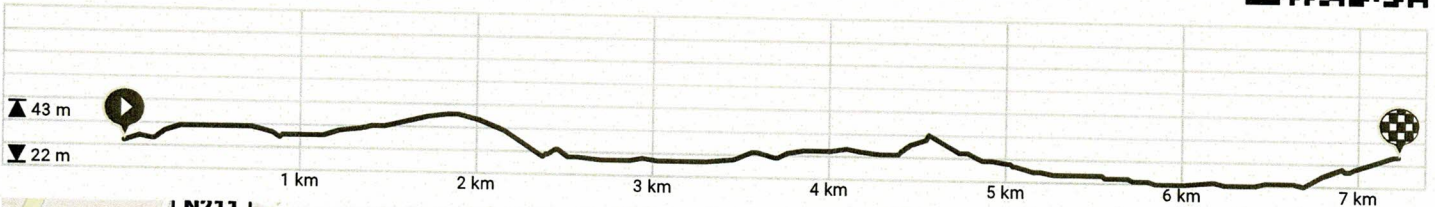

De Nekkeroute

- Lengte: 7.22 km
- Stijging: 33 m
- Moelijkheidsgraad: 2/10

Powered by route*you

Map Data: © OpenStreetMap Contributors; Cartography: © RouteYou

200 m