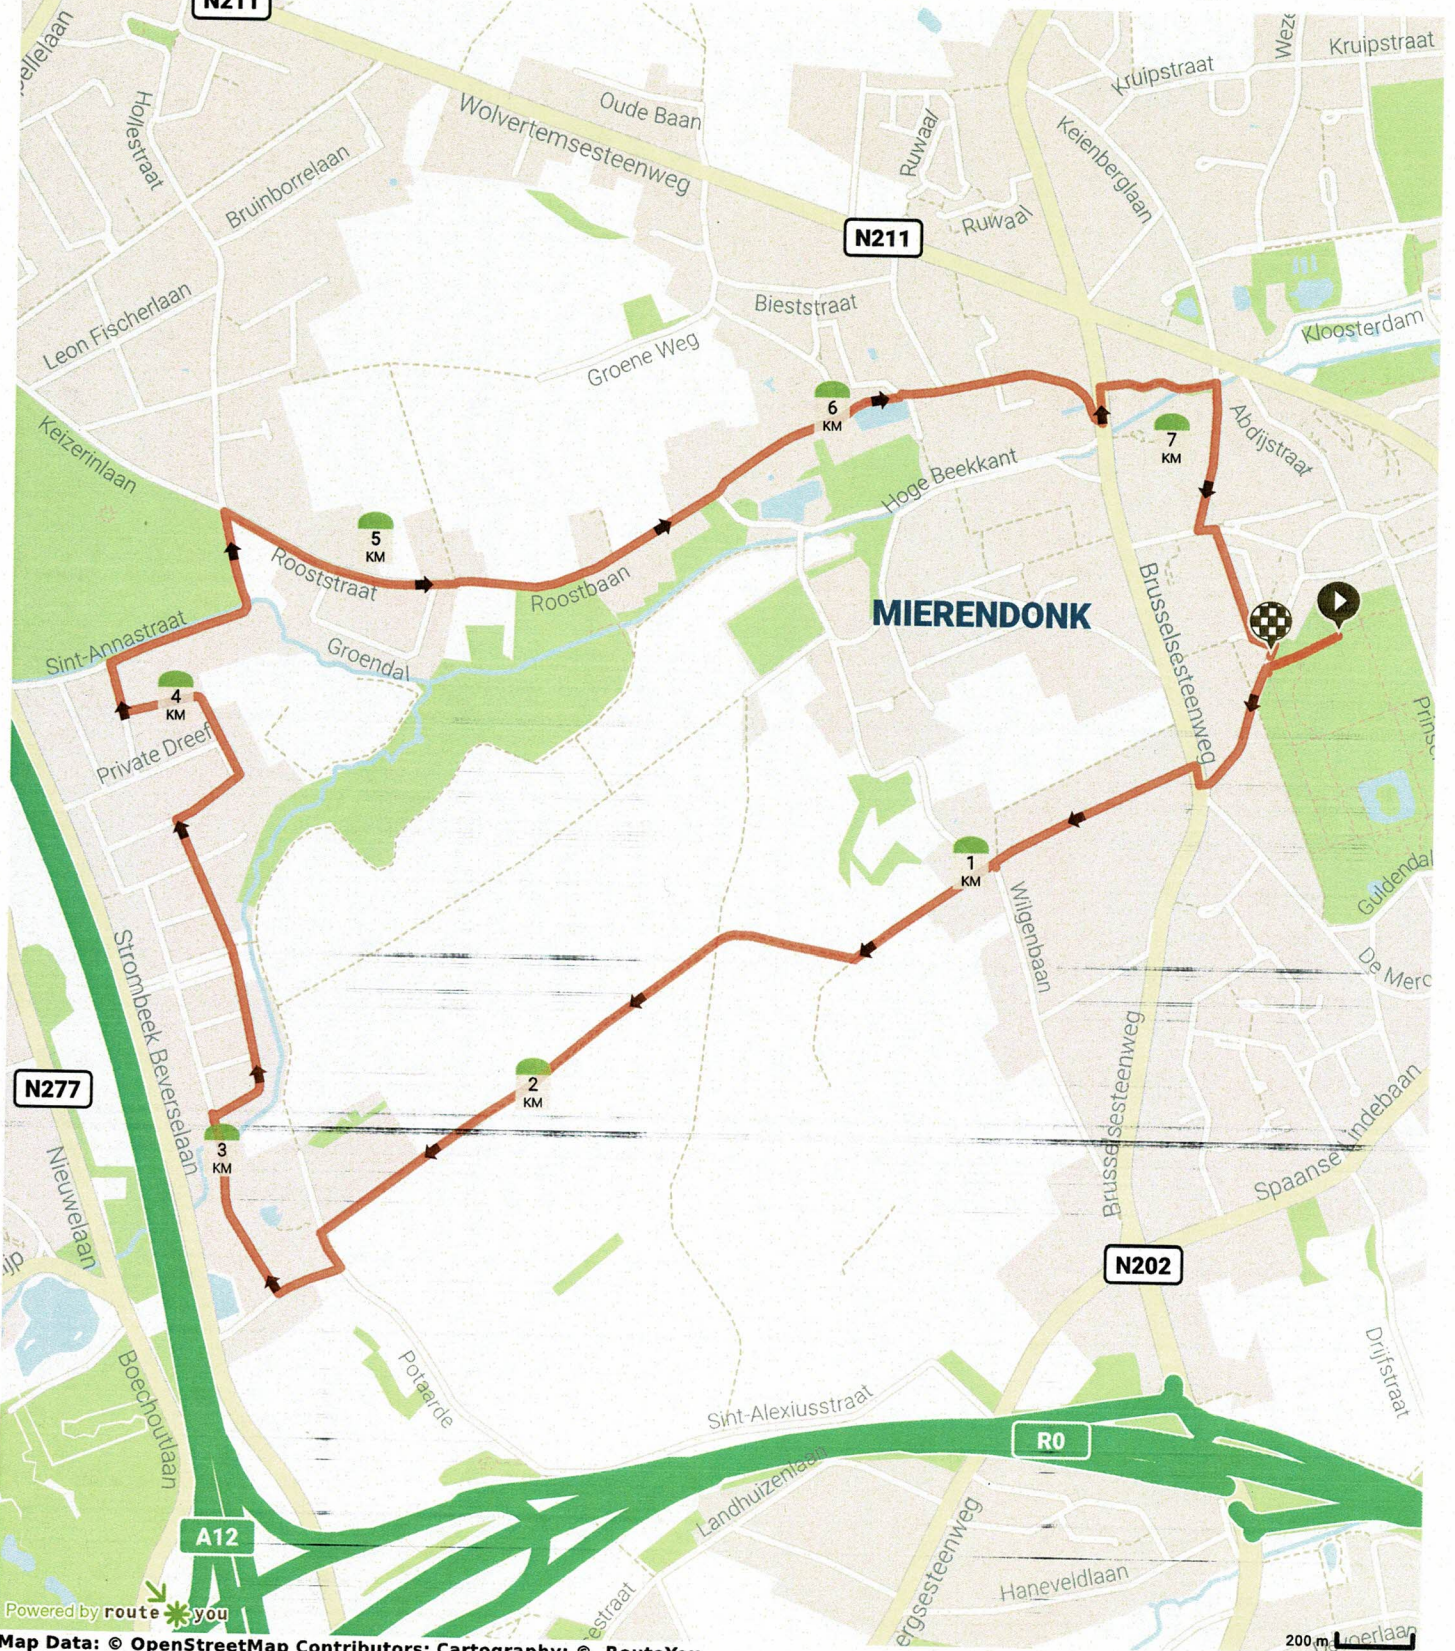

De Nekkeroute

- Lengte: 7.22 km
- Stijging: 33 m
- Moelijkheidsgraad: 2/10

Powered by route*you

Map Data: © OpenStreetMap Contributors; Cartography: © RouteYou

200 m