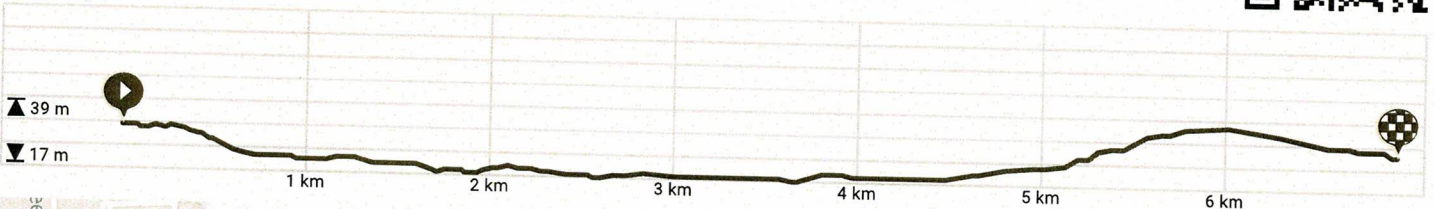

Klooster- en kapellenroute

- Lengte: 6.93 km
- Stijging: 24 m
- Moeilijkheidsgraad: 1/10

Powered by route you

Map Data: © OpenStreetMap Contributors; Cartography: © RouteYou