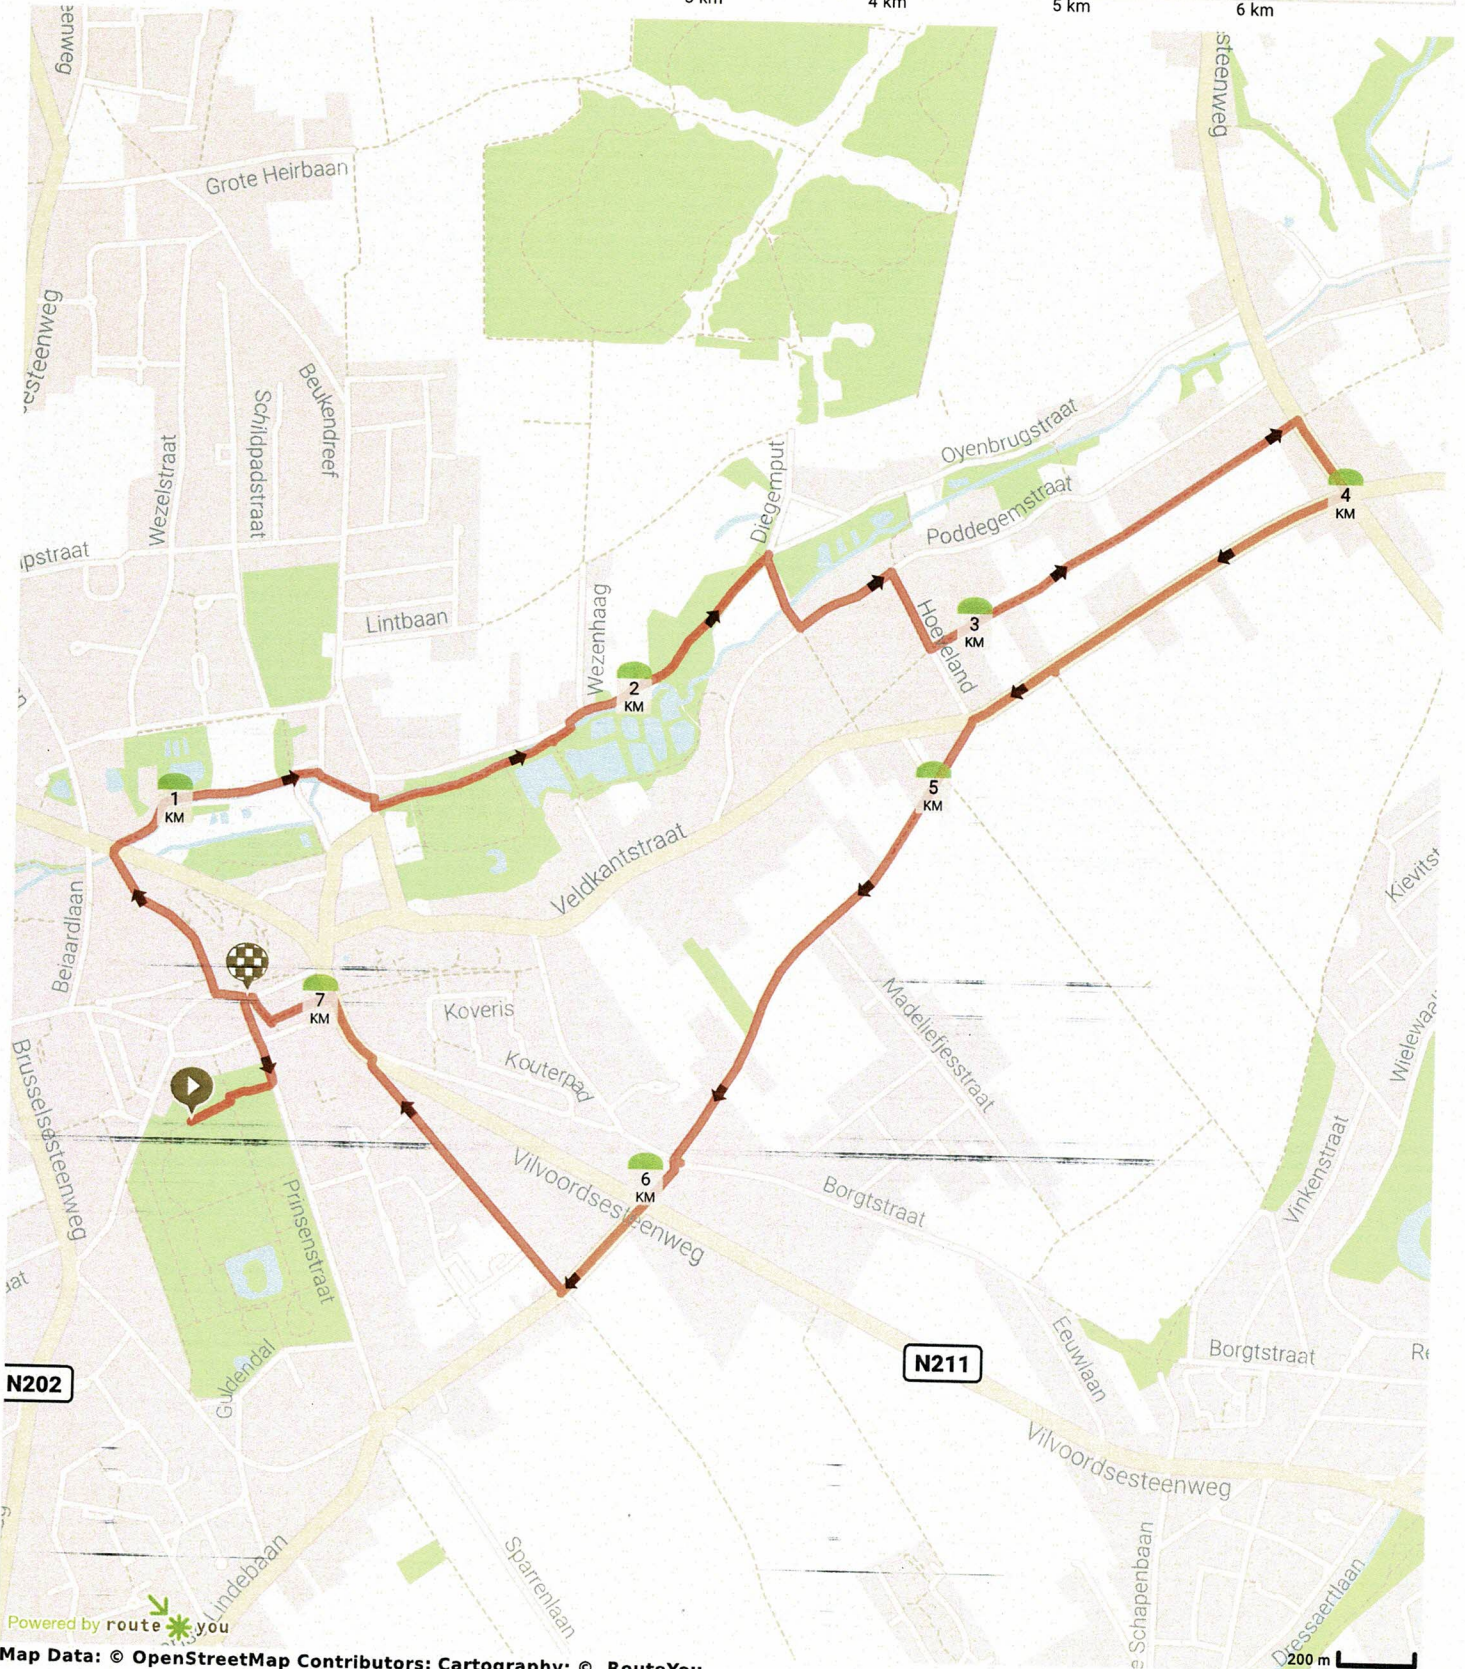

Klooster- en kapellenroute

- Lengte: 6.93 km
- Stijging: 24 m
- Moeilijkheidsgraad: 1/10

Powered by route you

Map Data: © OpenStreetMap Contributors; Cartography: © RouteYou